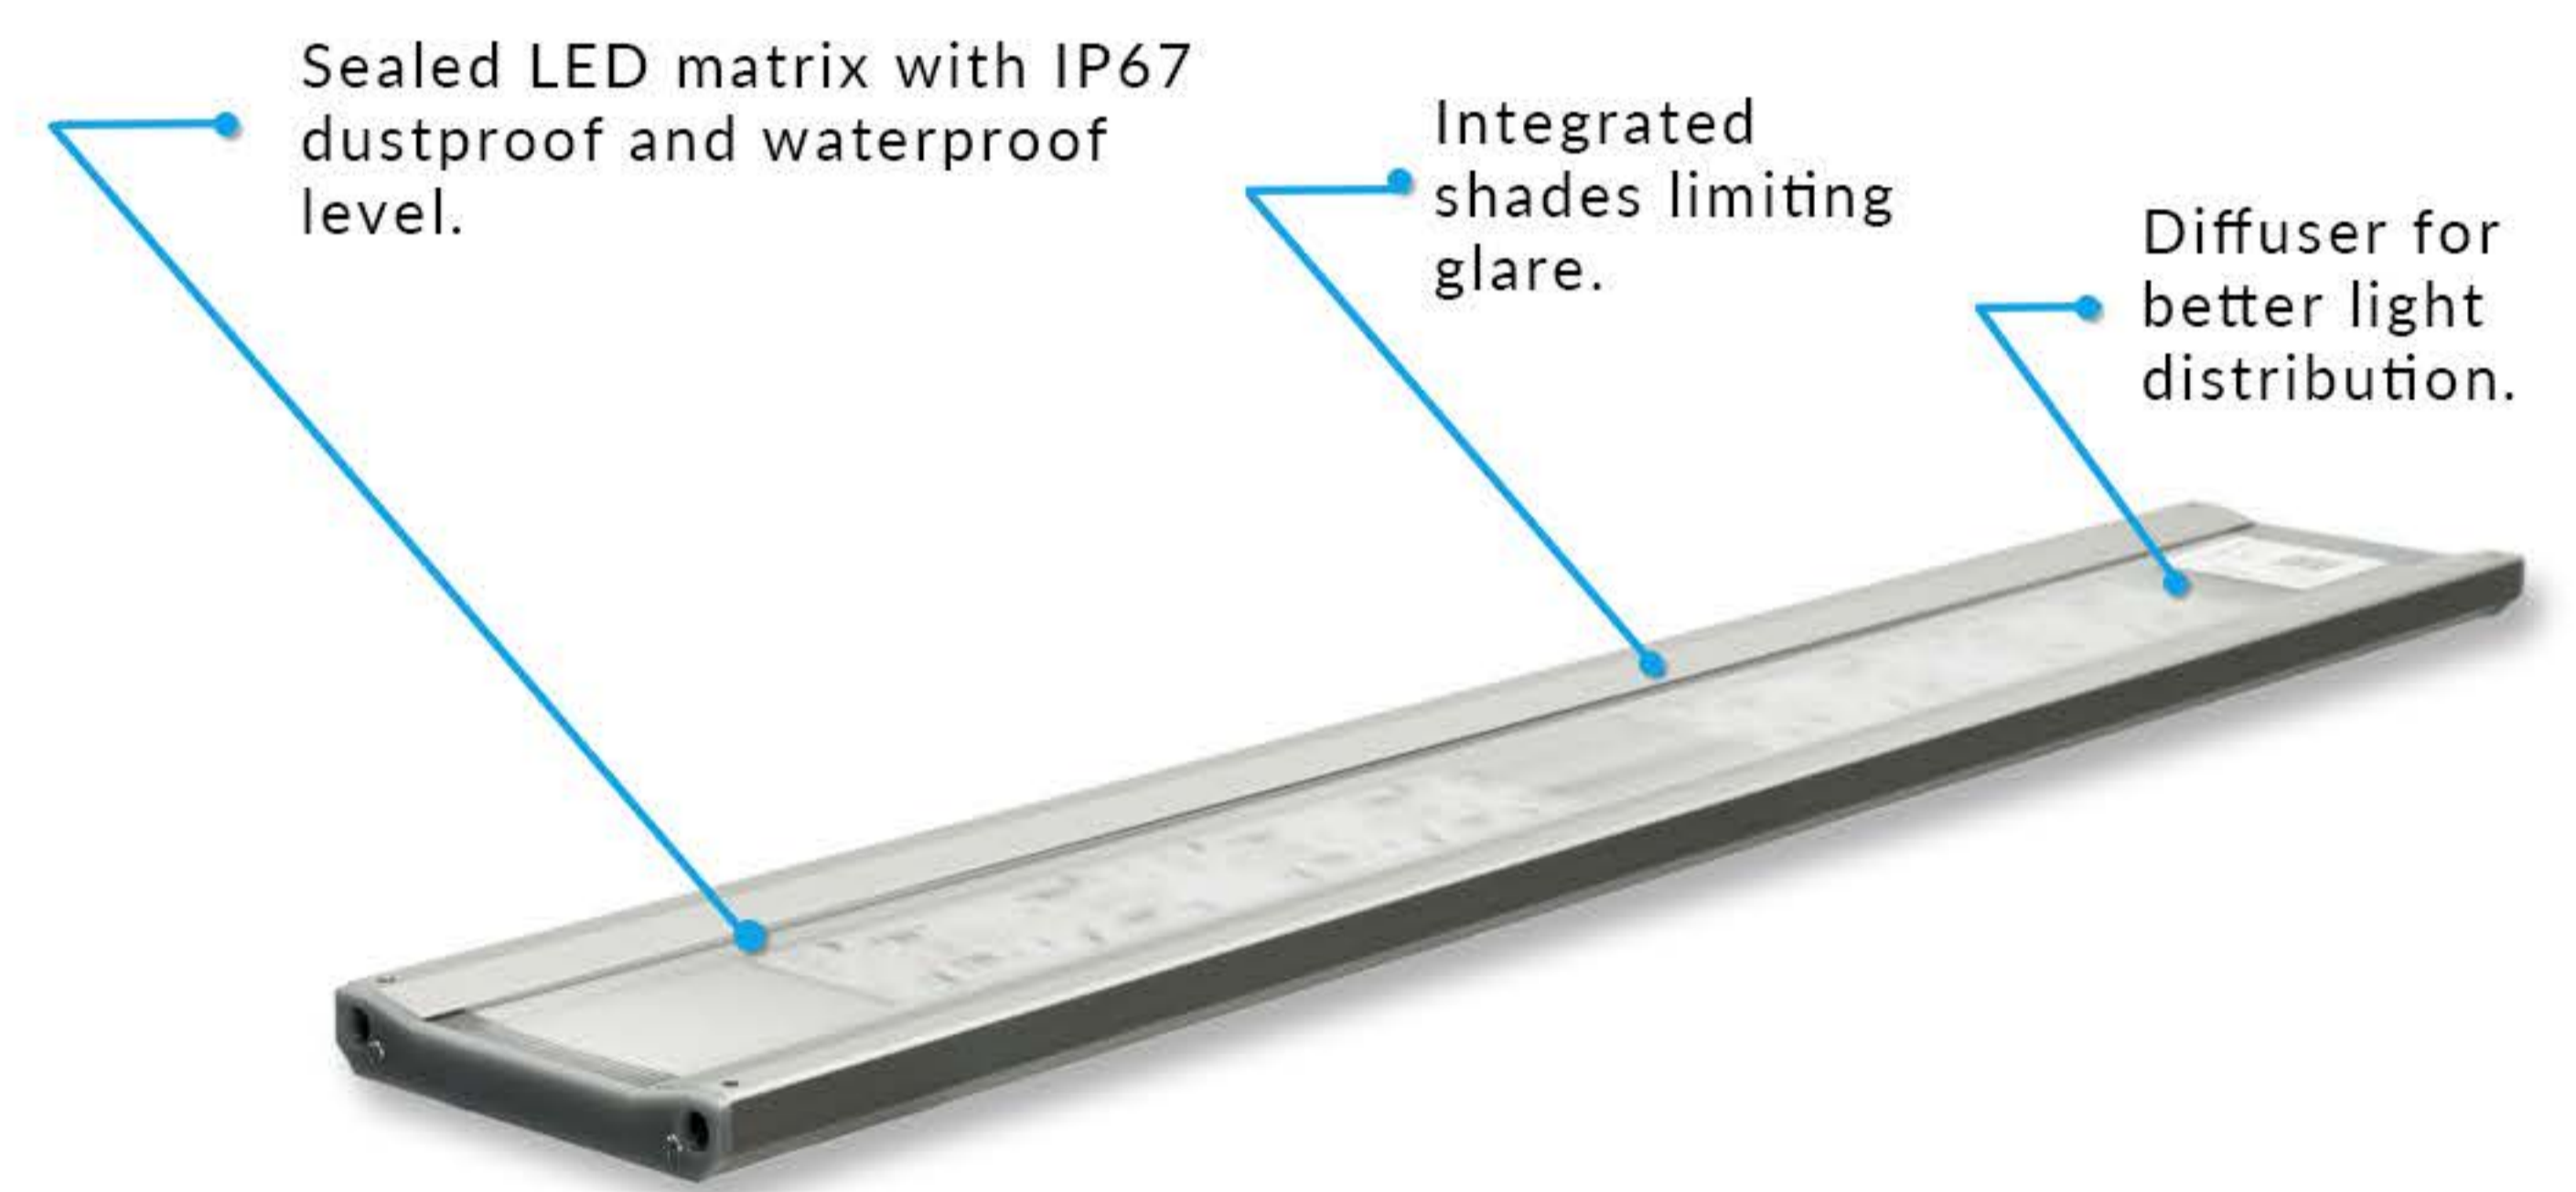

Skylight ENTRIQ

Various mounting options included.

Adjustable holders with 15 cm range.

Holder appropriate for aquariums with hoods.

Holders for standard size aquariums - 30, 45, 60, 90, 120 cm.

FEATURES/SPECIFICATIONS

HIGHLY BRIGHT RGBW LED.

100 lm per 1 W.

ENTRIQ MECHANICAL DESIGN

ENTRIQ SPECTRUM

	ENTRIQ FXS.15	ENTRIQ FS.30	ENTRIQ FM.45	ENTRIQ FL.60	ENTRIQ FXL.75
Dimensions:	15,6x9,2 cm	29x9,2 cm	44x9,2 cm	59x9,2 cm	74x9,2 cm
Power rating:	8 W	16 W	24 W	32 W	40 W
Luminous flux:	805 lm	1610 lm	2415 lm	3220 lm	4025 lm
Colour temperature:	3000-30000K adjustable	3000-30000K adjustable	3000-30000K adjustable	3000-30000K adjustable	3000-30000K adjustable
Water resistance class:	IP67	IP67	IP67	IP67	IP67
Voltage rating:	12V DC	12V DC	12V DC	12V DC	12V DC
Cable length:	1,5 m	1,5 m	1,5 m	1,5 m	1,5 m
Wi-Fi frequency:	2,4 GHz	2,4 GHz	2,4 GHz	2,4 GHz	2,4 GHz
Wi-Fi security standard:	WPA2	WPA2	WPA2	WPA2	WPA2
Minimum operation system:	Android 10 or iOS15	Android 10 or iOS15	Android 10 or iOS15	Android 10 or iOS15	Android 10 or iOS15