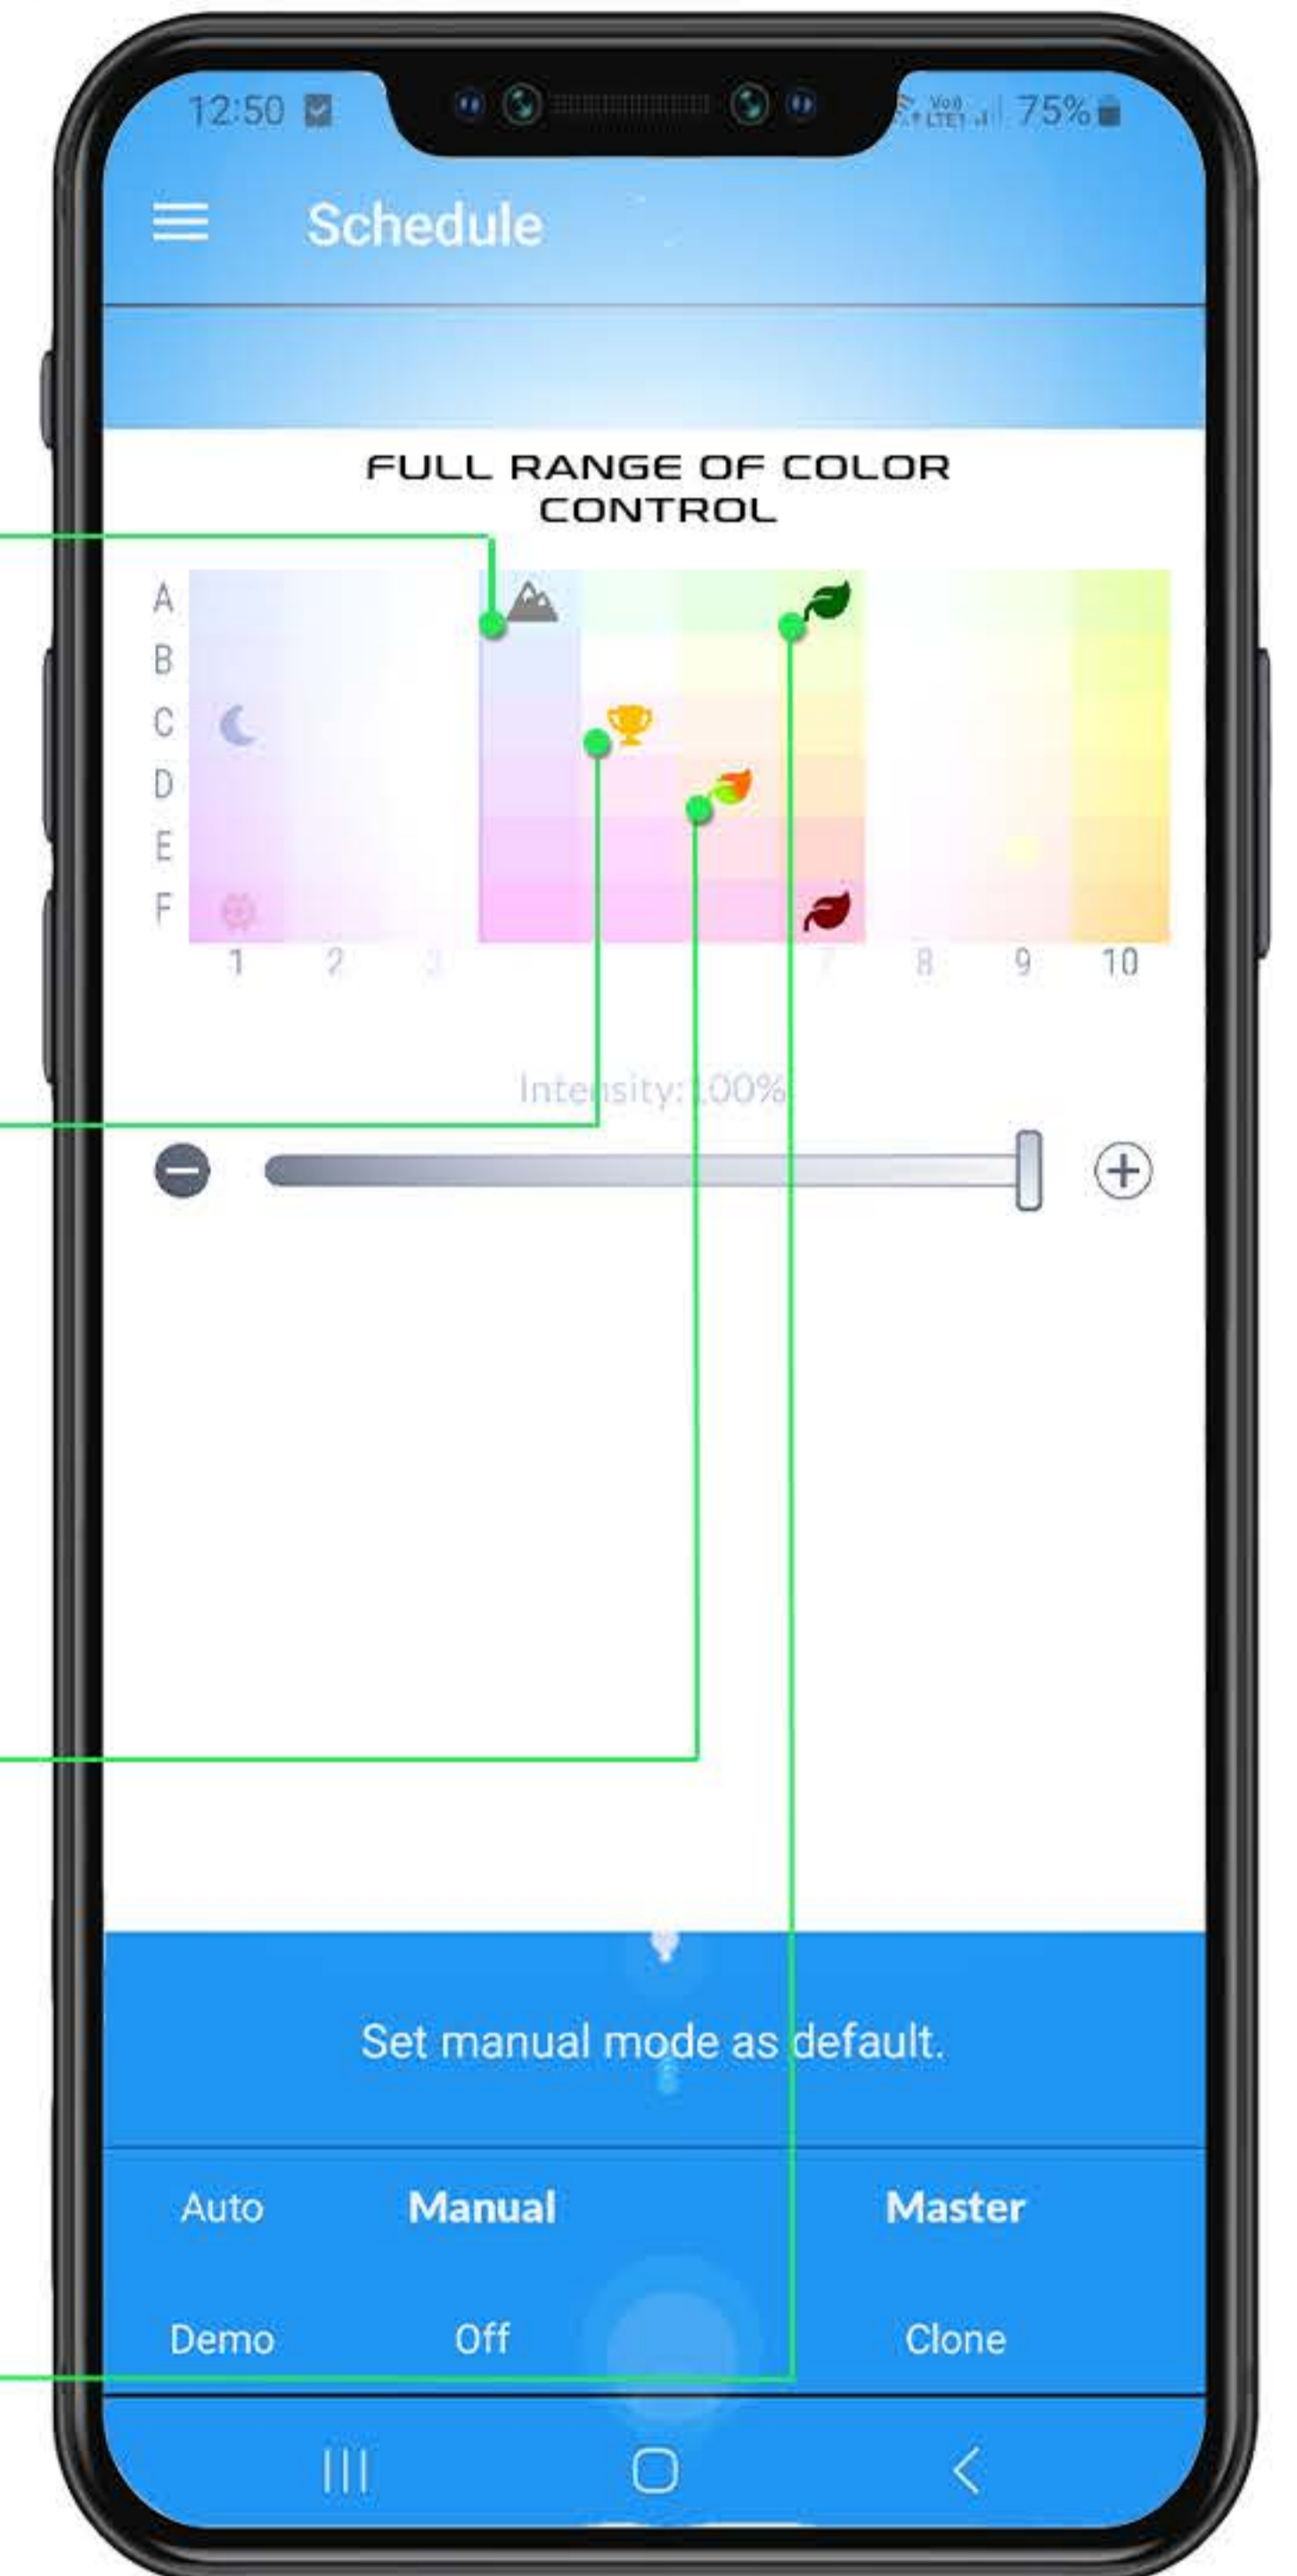

HIGHLY BRIGHT RGBW LED.

100 lm per 1 W.

ENTRIQ MECHANICAL DESIGN

ENTRIQ SPECTRUM

	ENTRIQ FXS.15	ENTRIQ FS.30	ENTRIQ FM.45	ENTRIQ FL.60	ENTRIQ FXL.75
Dimensions:	15,6x9,2 cm	29x9,2 cm	44x9,2 cm	59x9,2 cm	74x9,2 cm
Power rating:	8 W	16 W	24 W	32 W	40 W
Luminous flux:	805 lm	1610 lm	2415 lm	3220 lm	4025 lm
Colour temperature:	3000-30000K adjustable	3000-30000K adjustable	3000-30000K adjustable	3000-30000K adjustable	3000-30000K adjustable
Water resistance class:	IP67	IP67	IP67	IP67	IP67
Voltage rating:	12V DC	12V DC	12V DC	12V DC	12V DC
Cable length:	1,5 m	1,5 m	1,5 m	1,5 m	1,5 m
Wi-Fi frequency:	2,4 GHz	2,4 GHz	2,4 GHz	2,4 GHz	2,4 GHz
Wi-Fi security standard:	WPA2	WPA2	WPA2	WPA2	WPA2
Minimum operation system:	Android 10 or iOS15	Android 10 or iOS15	Android 10 or iOS15	Android 10 or iOS15	Android 10 or iOS15

ENTRIQ Time Management

Blackout? Or maybe there is a winter/summer time change in your country?

No worries, your **ENTRIQ** will connect to the router and adjust time accordingly.

Colour picker

Forget about dimming channels! Just select one of the presets and enjoy your aquarium lit with **FULL POWER**. ⚡

ENTRIQ FXL2.90

ENTRIQ FXL3.105

ENTRIQ FXL4.120

ENTRIQ FXL5.135

ENTRIQ FXL6.150

Dimensions:	89x9,2 cm	104x9,2 cm	119x9,2 cm	134x9,2 cm	149x9,2 cm
Power rating:	48 W	56 W	64 W	72 W	80 W
Luminous flux:	4830 lm	5635 lm	6440 lm	7245 lm	8050 lm
Colour temperature:	3000-30000K adjustable	3000-30000K adjustable	3000-30000K adjustable	3000-30000K adjustable	3000-30000K adjustable
Water resistance class:	IP67	IP67	IP67	IP67	IP67
Voltage rating:	12V DC	12V DC	12V DC	12V DC	12V DC
Cable length:	1,5 m	1,5 m	1,5 m	1,5 m	1,5 m
Wi-Fi frequency:	2,4 GHz	2,4 GHz	2,4 GHz	2,4 GHz	2,4 GHz
Wi-Fi security standard:	WPA2	WPA2	WPA2	WPA2	WPA2
Minimum operation system:	Android 10 or iOS15	Android 10 or iOS15	Android 10 or iOS15	Android 10 or iOS15	Android 10 or iOS15