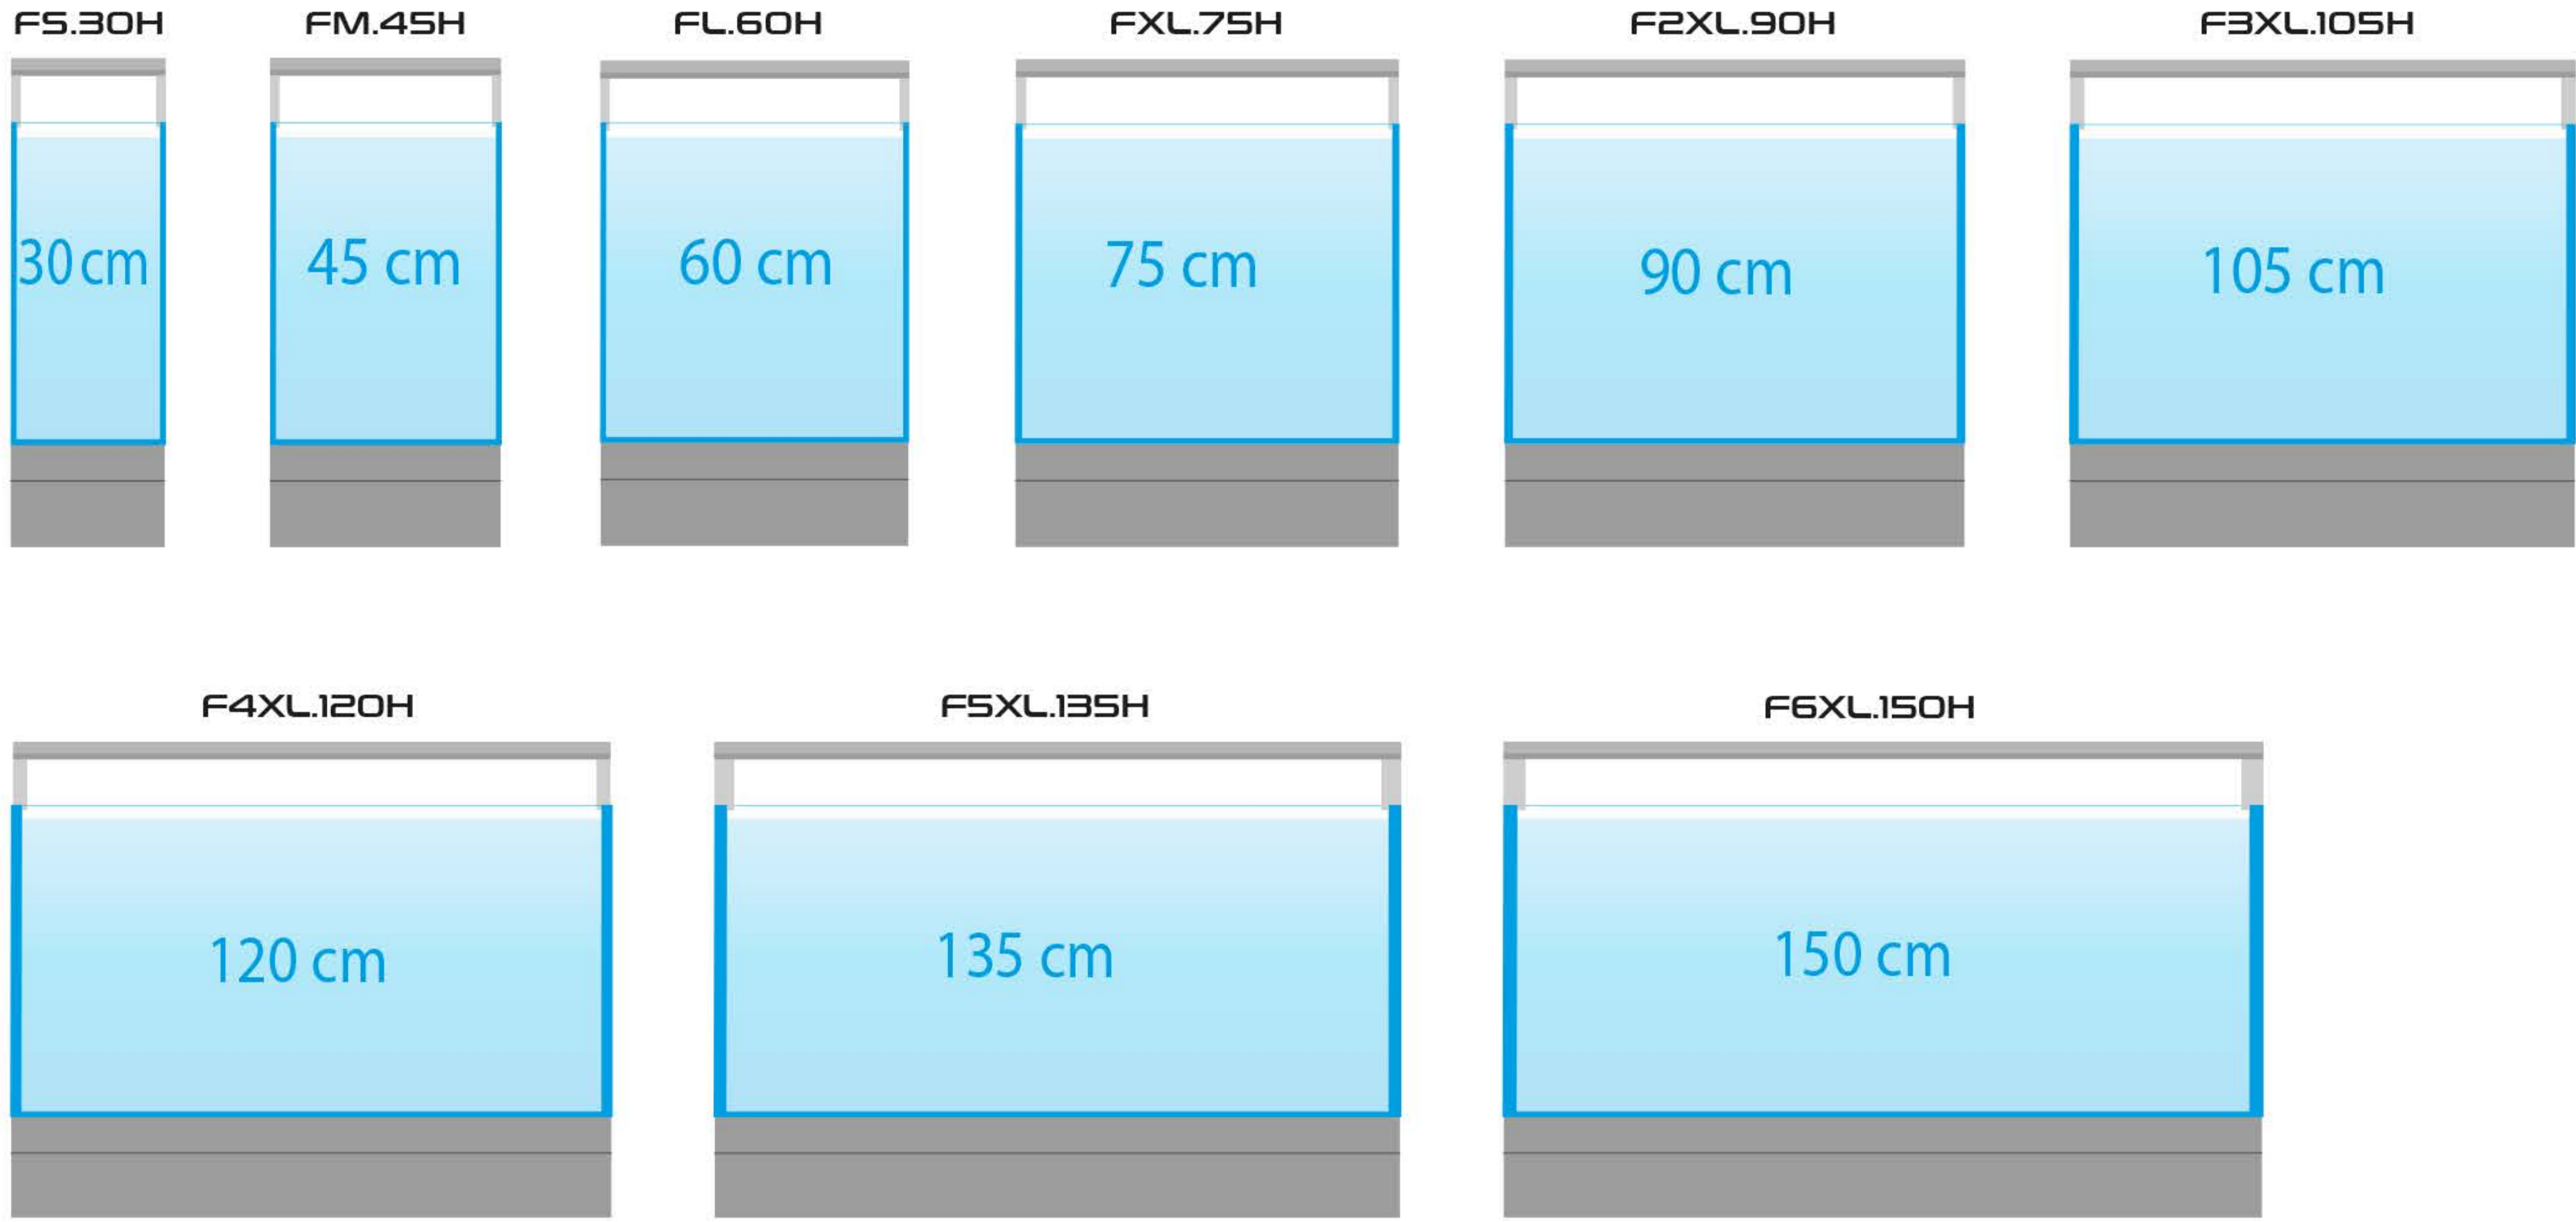

RECOMMENDATIONS FOR OPEN AQUARIUMS (FRONT VIEW)

Min. holder width: